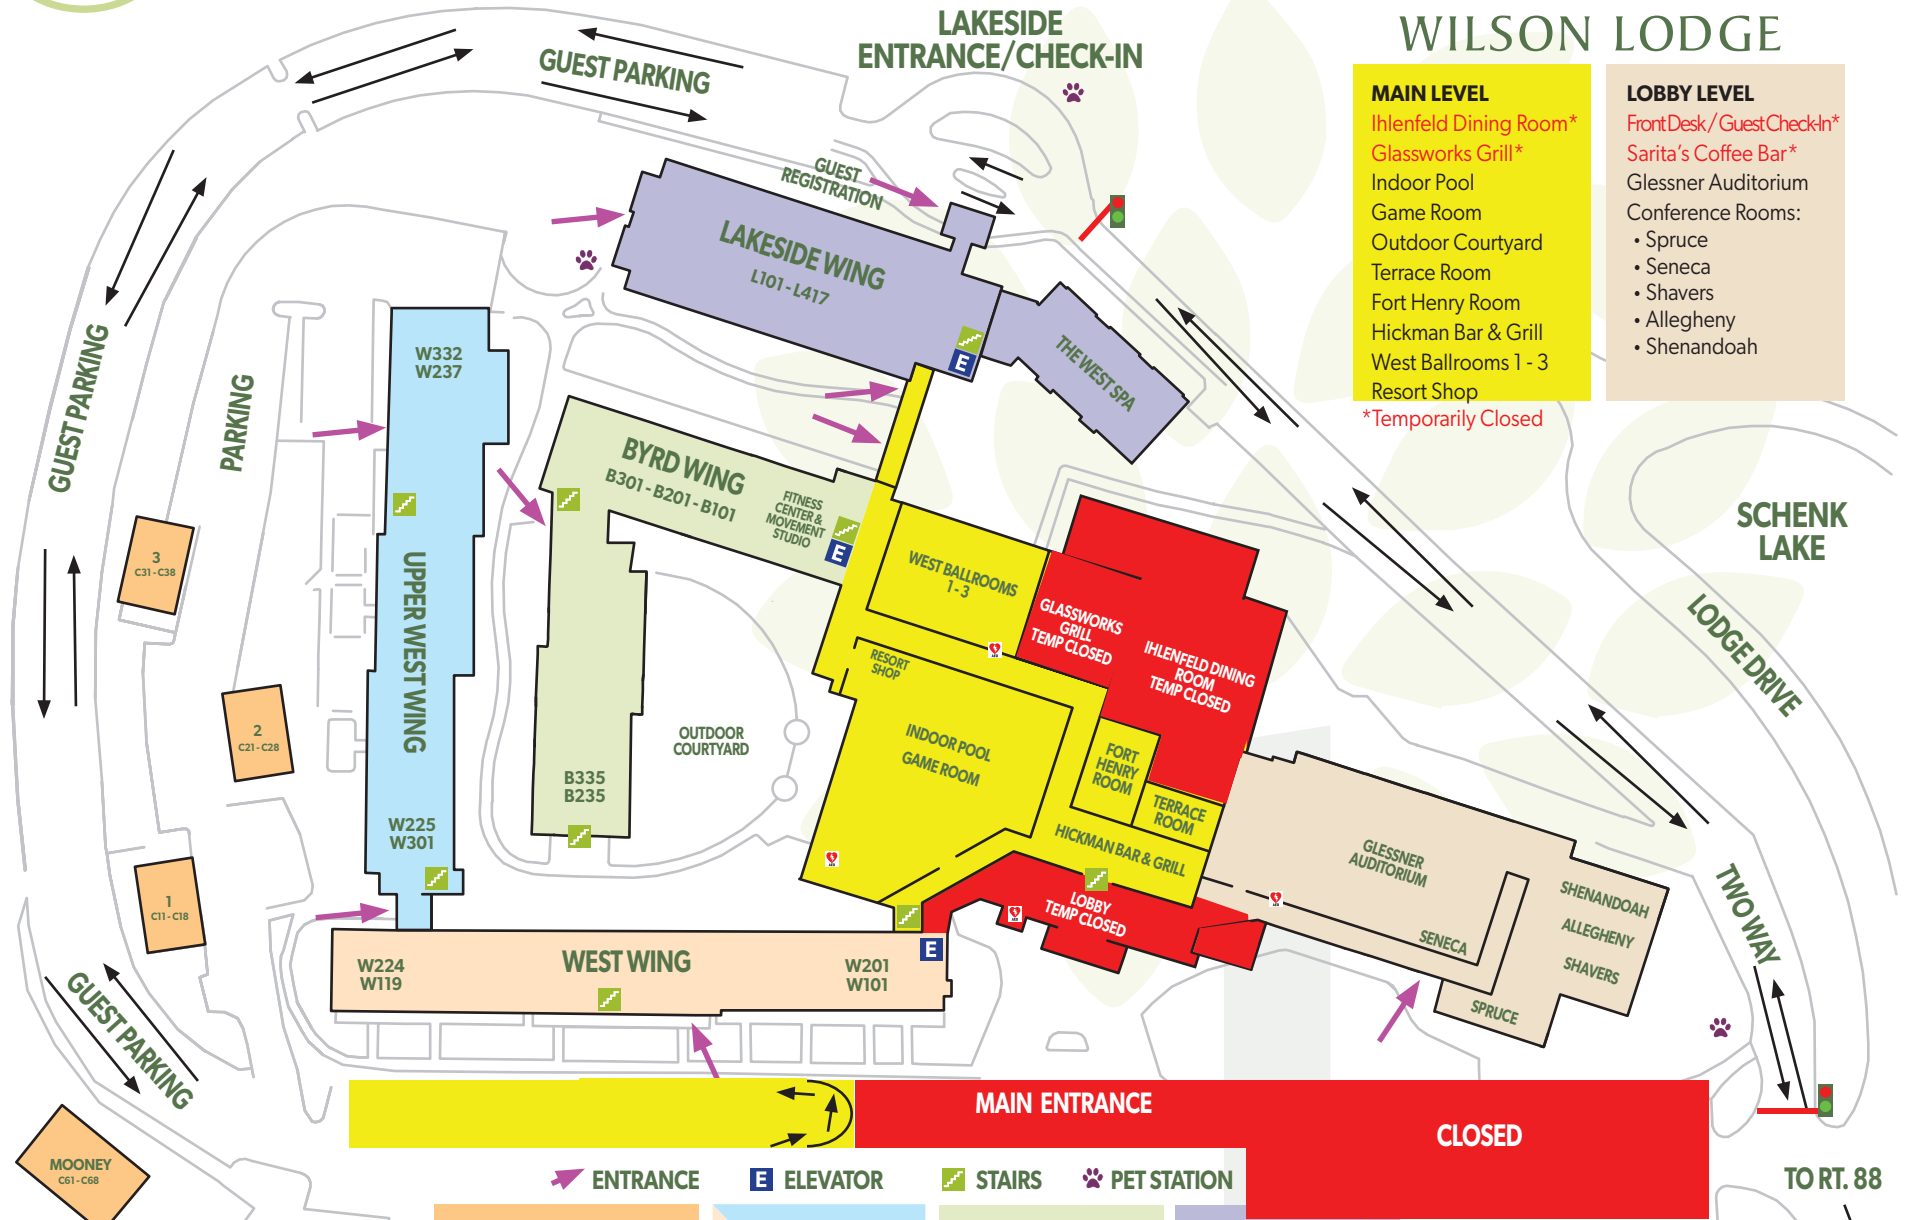

WILSON LODGE

CHALETS
Outside Entry:
Chalet 1 - Rooms C11 - C18
Chalet 2 - Rooms C21 - C28
Chalet 3 - Rooms C31 - C38

WEST & UPPER WEST WING
Rooms W201 - W332
Outside Entry Rooms: W101 - W119

BYRD WING
Rooms B101 - B335
Resort Sales Office
Fitness Center & Movement Studio

LAKESIDE WING
Rooms L101 - L417
The West Spa
Lakeview Patio